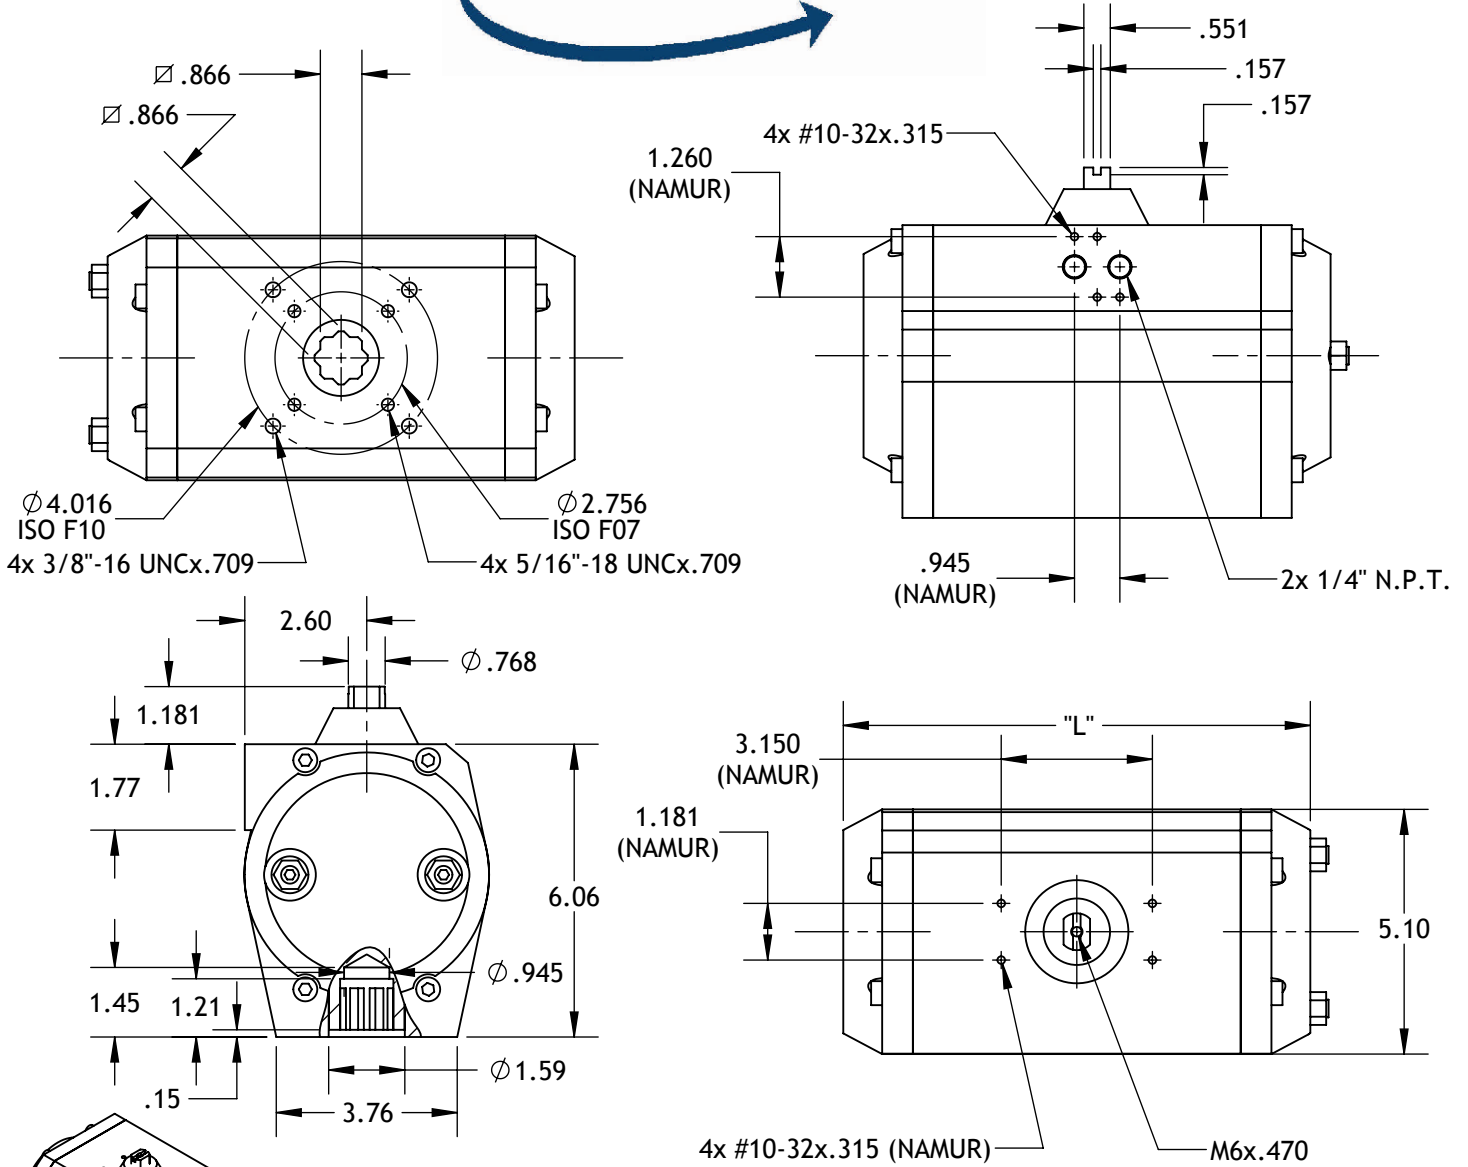

**MT36**  
TECHNICAL DATA

DIMENSIONS TO  
ISO 5211 - DIN 3337  
AND NAMUR VDI/VDE 3845

DIMENSIONS IN INCHES

**WEIGHT**

STROKE	DOUBLE ACTING					SPRING RETURN 7+5 SPRING
	90°	120°	135°	150°	180°	90°
LB.	14.6	CALL	CALL	CALL	CALL	17.8

**AIR CONSUMPTION (FULL CYCLE)**

STROKE	DOUBLE ACTING					SPRING RETURN 7+5 SPRING
	90°	120°	135°	150°	180°	90°
CU-IN.	153.1	181.2	196.9	212.5	237.5	75.0

	90°	120°	135°	150°	180°
"L"	9.685	10.866	11.693	12.520	13.661